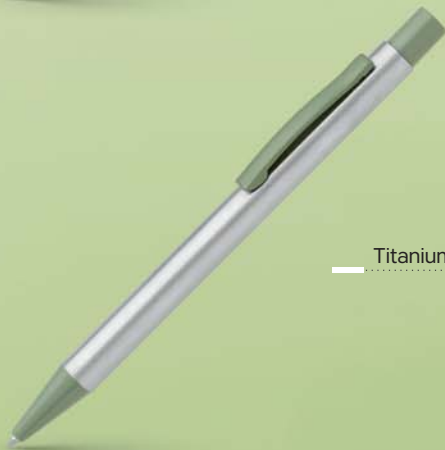

NFC Metal Pen

With the integrated NFC TAGS,
go beyond haptic advertising and
transmit digital information.

PENS

HOW DOES NFC WORK?

Near Field Communication, or NFC, is an international communication standard for the wireless exchange of data over short distances. To transmit data via NFC, the smartphone or tablet is held near a pre-programmed NFC TAG that activates a specific application or function in the device, for example. In the NFC PENS the NFC TAG is located directly under the inside NFC logo.

Ink color: blue Size: Ø 1 x 13.5 cm Packing: 500/50

Recommended print type: laser engraving, digital printing

Titanium Family

METAL PENS

Titanium Grip

Titanium Zoe

Titanium Rose Gold

Titanium Steel

10 20 12 90 30

Titanium Grip 11.100

METAL BALL PEN

Ink color: blue Size: Ø1 x 13.5 cm Packing: 500/50
Recommended print type: laser engraving, digital printing

10 12 20 90 92

Titanium Zoe 11.101

METAL BALL PEN

Ink color: blue Size: Ø1 x 13.5 cm Packing: 500/50
Recommended print type: laser engraving, digital printing

10 12 20 24 30 90 92

Titanium Rose Gold 11.097

METAL BALL PEN

Ink color: blue Size: Ø1 x 13.5 cm Packing: 500/50
Recommended print type: laser engraving, digital printing