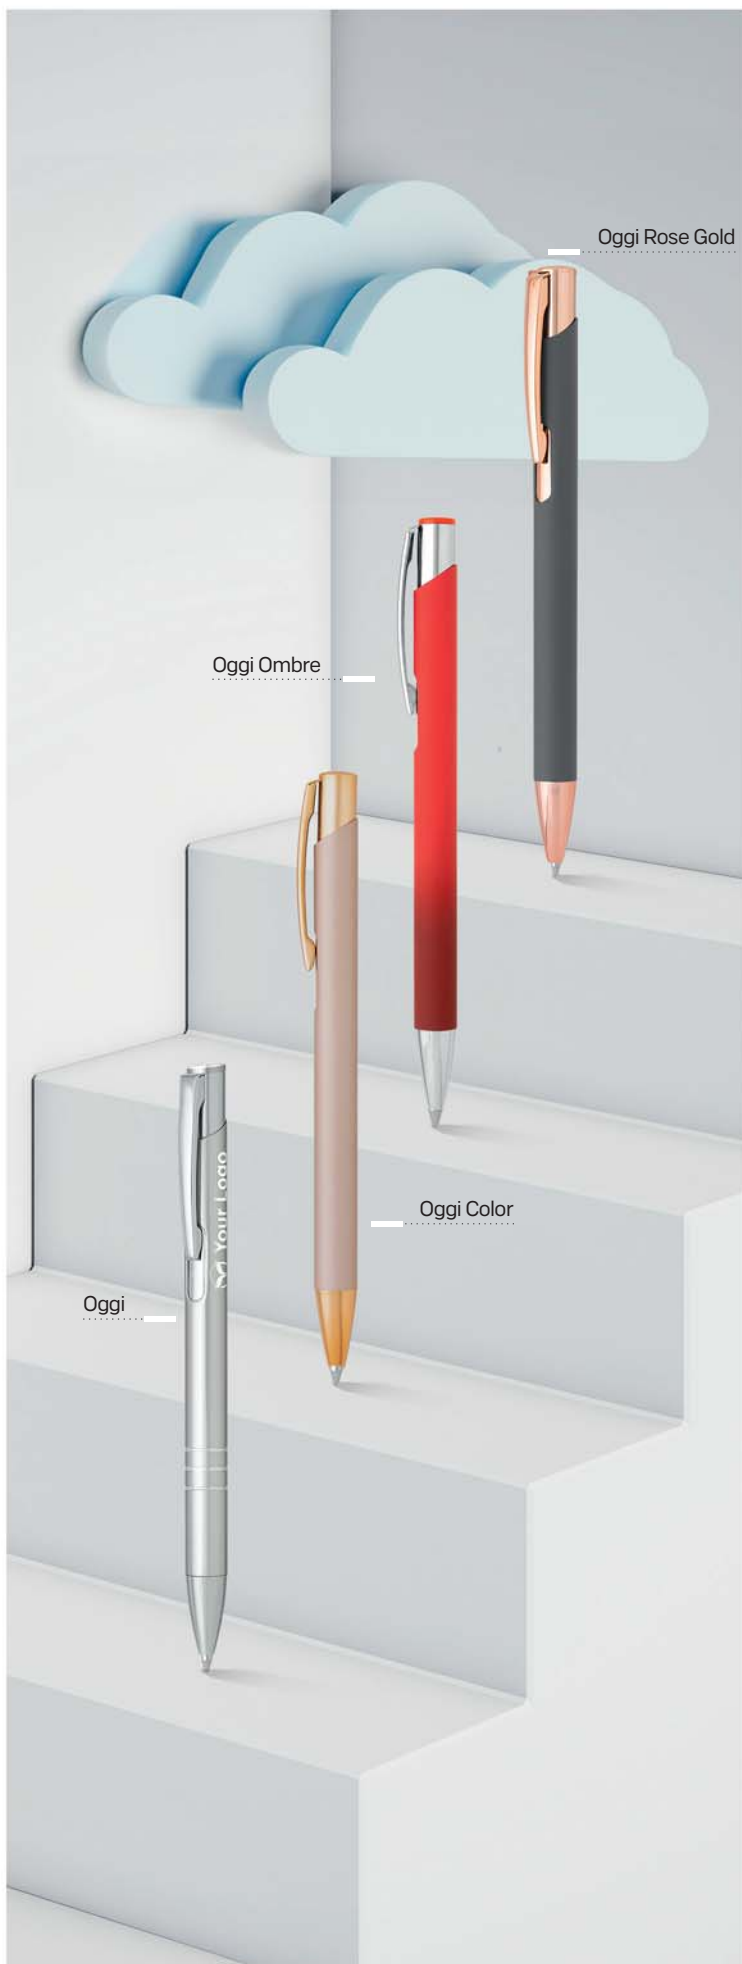

Titanium Touch Bamboo 11.081

METAL TOUCH BALL PEN
 Ink color: blue Size: Ø1 x 14.2 cm Packing: 500/50
 Recommended print type: digital printing, laser engraving

Titanium R 11.074

METAL ROLLER PEN
 Ink color: blue Size: Ø1 x 13.7 cm Packing: 500/50
 Recommended print type: digital printing, laser engraving

Oggi Rose Gold

Oggi Ombre

Oggi Color

Oggi

Oggi Rose Gold 11.088

METAL BALL PEN
 Ink color: blue Size: Ø1 x 13.8 cm Packing: 500/50
 Recommended print type: digital printing, laser engraving

Oggi Ombre 11.103