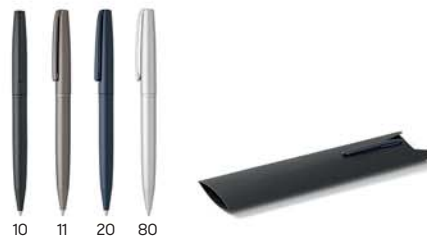

Ink color: blue Size: Ø1 x 13.7 cm Packing: 500/25

Recommended print type: laser engraving

10 14 20 86

Victor 11.023

REGENT METAL BALL PEN

Ink color: blue Size: Ø1 x 13.1 cm Packing: 500/25

Recommended print type: laser engraving

Ambassador 14.171

METAL BALL PEN WITH PAPER SLEEVE
 Ink color: blue Sleeve size: 15.7 x 4.9 x 1.3 cm Packing: 250/25
 Recommended pen print type: laser engraving

Zeta 14.141

METAL BALL PEN WITH PAPER SLEEVE
 Ink color: blue Sleeve size: 15.7 x 4.9 x 1.5 cm Packing: 250/25
 Recommended pen print type: laser engraving