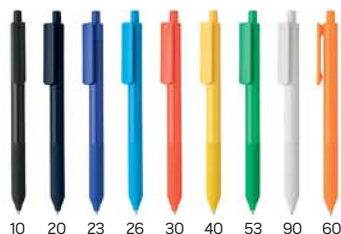

Teresa Soft 10.157

PLASTIC BALL PEN
 Ink color: blue Size: 1.1 x 1.1 x 14.1 cm Packing: 1000/50
 Recommended print type: pad printing, digital printing

Zigi Soft 10.170

PLASTIC BALL PEN
 Ink color: blue Size: Ø 1.1 x 14 cm Packing: 1000/50
 Recommended print type: pad printing, digital printing

Biro 10.201

PLASTIC BALL PEN
 Ink color: blue Size: Ø 1 x 14.6 cm Packing: 1000/50
 Recommended print type: pad printing, digital printing

20 22 24 30 91 50

Balzac 10.103

PLASTIC BALL PEN

Ink color: blue Size: Ø 1.3 x 1.4 cm Packing: 600/50
Recommended print type: pad printing

10 20 23 26 30 40 53 90 60

Onyx 10.178

PLASTIC BALL PEN

Ink color: blue Size: Ø 1.1 x 1.42 cm Packing: 1000/50
Recommended print type: pad printing, digital printing

20 30 31 51 90 60

Balzac Pro 10.104

PLASTIC BALL PEN