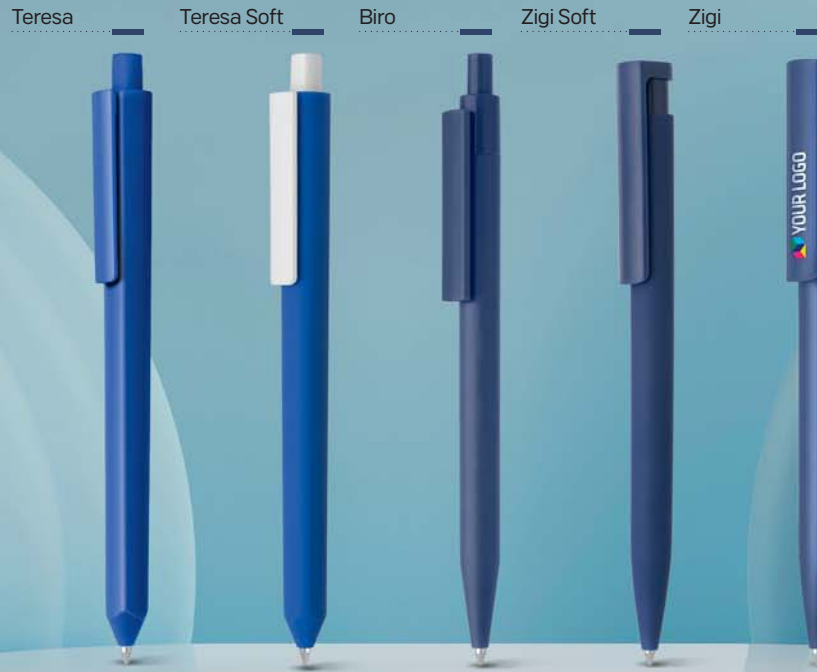

MAXEMA PLASTIC BALL PEN

Ink color: blue Size: Ø 1.1 x 13.5 cm Packing: 1000/100
Recommended print type: pad printing, digital printing

10 23 24 30 31 40 53 90 60

Amiga Clip 10.208

PLASTIC BALL PEN

Ink color: blue Size: Ø1 x 13.8 cm Packing: 1000/100
Recommended print type: pad printing

10 12 20 23 28 30 40 51 90 60

Mina 10.209

PLASTIC BALL PEN

Ink color: blue Size: Ø1 x 13.7 cm Packing: 1000/50
Recommended print type: pad printing

Amiga AB 10.177.90

ANTIBACTERIAL PLASTIC BALL PEN

Ink color: blue Size: Ø1 x 13.8 cm Packing: 1000/100
Recommended print type: pad printing

10 23 30 40 53 90 60

Amiga 10.161

PLASTIC BALL PEN

Ink color: blue Size: Ø1 x 13.8 cm Packing: 1000/100
Recommended print type: pad printing

10 20 22 30 40 55 90 58

Indigo 10.206

PLASTIC BALL PEN

Ink color: blue Size: Ø1 x 14.6 cm Packing: 1000/50
Recommended print type: pad printing, digital printing

PENS

Teresa 10.153

PLASTIC BALL PEN
 Ink color: blue Size: 1.1 x 1.1 x 14.1 cm Packing: 1000/50
 Recommended print type: pad printing, digital printing

Zigi 10.169

PLASTIC BALL PEN
 Ink color: blue Size: Ø 1.1 x 14 cm Packing: 1000/50
 Recommended print type: pad printing, digital printing