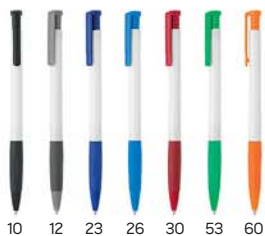

10 23 24 26 30 31 51 53 90 60

505 C 10.190

PLASTIC BALL PEN

Ink color: blue Size: Ø11 x 13.7 cm Packing: 1000/50
Recommended print type: pad printing

10 12 20 22 24 30 40 51 90 60

521 10.083

PLASTIC BALL PEN

Ink color: blue Size: Ø1 x 14.5 cm Packing: 1000/50
Recommended print type: pad printing

10 12 20 21 22 24 30 31 50 51 40 58 90 60

505 10.039

PLASTIC BALL PEN

Ink color: blue Size: Ø11 x 13.7 cm Packing: 1000/50
Recommended print type: pad printing

10 20 30

567 10.204

PLASTIC BALL PEN

Ink color: blue Size: Ø0.8 x 13.8 cm Packing: 1000/50
Recommended print type: pad printing, digital printing

22 32 40 51 60

Colibri 10.087

PLASTIC BALL PEN

Ink color: blue Size: Ø1 x 13.8 cm Packing: 1000/50
Recommended print type: pad printing

Oscar 10.091

PLASTIC BALL PEN

Ink color: blue Size: Ø 1.1 x 14.5 cm Packing: 1000/50
Recommended print type: pad printing

4001 10.189

PLASTIC BALL PEN

Ink color: blue Size: Ø 0.9 x 14.6 cm Packing: 1000/50
Recommended print type: pad printing