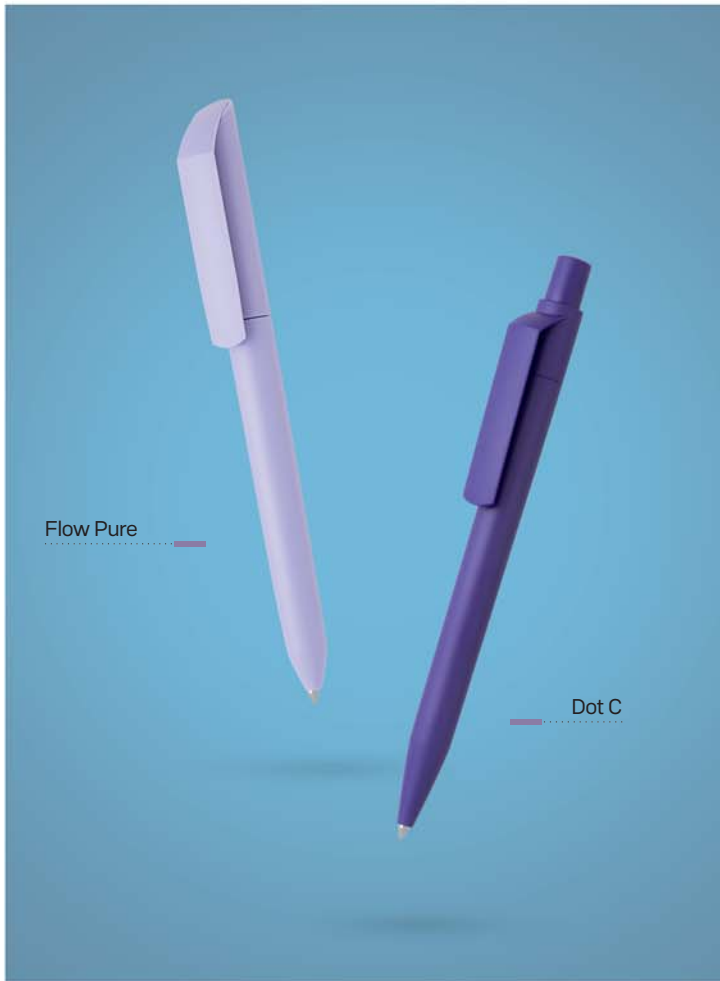

Victor Black Set 14.168.10

REGENT METAL BALL PEN AND ROLLER PEN SET
 Ink color: blue Box size: 16.5 x 6.6 x 2.8 cm Packing: 50/25/1
 Recommended pen print type: digital printing, laser engraving

Helia 14.164.10

METAL BALL PEN AND ROLLER PEN SET
 Ink color: blue Box size: 16.5 x 6.6 x 2.8 cm Packing: 50/25/1
 Recommended pen print type: laser engraving

Flow Pure

Dot C

10 20 24 27 26 28 30 34 51 57 90 71

Flow Pure 10.195