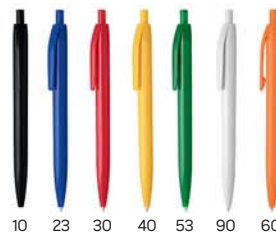

10 20 26 90 30

Mark 10.197

PLASTIC GEL PEN

Ink color: blue Size: Ø 1 x 14.6 cm Packing: 1000/50
Recommended print type: digital printing

10 12 20 26 28 30 34 40 51 53 58 57 60 90 70

Bay 10.145

MADE IN ITALY

MAXEMA PLASTIC BALL PEN

Ink color: blue Size: Ø 1.1 x 13.5 cm Packing: 1000/100
Recommended print type: pad printing, digital printing

10 23 24 30 31 40 53 90 60

Amiga Clip 10.208

PLASTIC BALL PEN

Ink color: blue Size: Ø1 x 13.8 cm Packing: 1000/100
Recommended print type: pad printing

10 12 20 23 28 30 40 51 90 60

Mina 10.209

PLASTIC BALL PEN

Ink color: blue Size: Ø1 x 13.7 cm Packing: 1000/50
Recommended print type: pad printing

Amiga AB 10.177.90

ANTIBACTERIAL PLASTIC BALL PEN

Ink color: blue Size: Ø1 x 13.8 cm Packing: 1000/100
Recommended print type: pad printing

10 23 30 40 53 90 60

Amiga 10.161

PLASTIC BALL PEN

Ink color: blue Size: Ø1 x 13.8 cm Packing: 1000/100
Recommended print type: pad printing

10 20 22 30 40 55 90 58

Indigo 10.206

PLASTIC BALL PEN

Ink color: blue Size: Ø1 x 14.6 cm Packing: 1000/50
Recommended print type: pad printing, digital printing