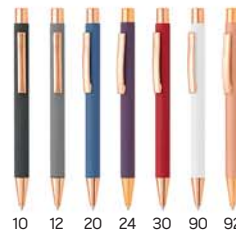

Ink color: blue Size: Ø 1 x 13.5 cm Packing: 500/50

Recommended print type: laser engraving, digital printing

Titanium Family

METAL PENS

Titanium Grip

Titanium Zoe

Titanium Rose Gold

Titanium Steel

10 20 12 90 30

Titanium Grip 11.100

METAL BALL PEN

Ink color: blue Size: Ø1 x 13.5 cm Packing: 500/50
Recommended print type: laser engraving, digital printing

10 12 20 90 92

Titanium Zoe 11.101

METAL BALL PEN

Ink color: blue Size: Ø1 x 13.5 cm Packing: 500/50
Recommended print type: laser engraving, digital printing

10 12 20 24 30 90 92

Titanium Rose Gold 11.097

METAL BALL PEN

Ink color: blue Size: Ø1 x 13.5 cm Packing: 500/50
Recommended print type: laser engraving, digital printing

10 12 20 90 55

Titanium Steel 11.096

METAL BALL PEN

Ink color: blue Size: Ø1 x 13.5 cm Packing: 500/50
Recommended print type: laser engraving

Titanium 11.056

METAL BALL PEN

Ink color: blue Size: Ø1 x 13.5 cm Packing: 500/50