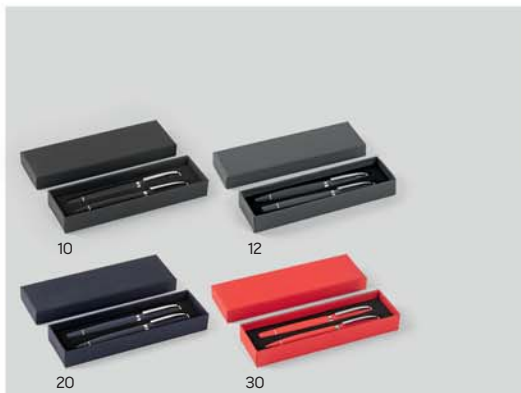

Astra Plus 14.161

METAL BALL PEN AND ROLLER PEN SET

Ink color: blue Box size: 17.5 x 5.5 x 2.5 cm Packing: 100/25/1
Recommended pen print type: digital printing, laser engraving

Navigator Plus 14.126

METAL BALL PEN AND ROLLER PEN SET

Ink color: blue Box size: 18.8 x 5.8 x 2 cm Packing: 120/60/1
Recommended pen print type: laser engraving

Ink 14.154

METAL BALL PEN AND ROLLER PEN SET

Ink color: blue Box size: 18.8 x 5.8 x 2 cm Packing: 120/60/1
Recommended pen print type: digital printing, laser engraving