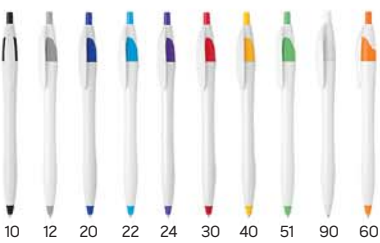

Biro 10.201

PLASTIC BALL PEN
 Ink color: blue Size: Ø 1 x 14.6 cm Packing: 1000/50
 Recommended print type: pad printing, digital printing

20 22 24 30 91 50

Balzac 10.103

PLASTIC BALL PEN

Ink color: blue Size: Ø 1.3 x 1.4 cm Packing: 600/50
Recommended print type: pad printing

10 20 23 26 30 40 53 90 60

Onyx 10.178

PLASTIC BALL PEN

Ink color: blue Size: Ø 1.1 x 1.42 cm Packing: 1000/50
Recommended print type: pad printing, digital printing

20 30 31 51 90 60

Balzac Pro 10.104

PLASTIC BALL PEN

Ink color: blue Size: Ø 1.3 x 1.4 cm Packing: 1000/50
Recommended print type: pad printing

10 12 20 23 30 53 90 71

Symbol 10.200

PLASTIC BALL PEN

Ink color: blue Size: Ø 1.1 x 1.4 cm Packing: 1000/50
Recommended print type: digital printing, pad printing

10 23 24 26 30 31 51 53 90 60

505 C 10.190

PLASTIC BALL PEN

Ink color: blue Size: Ø11 x 13.7 cm Packing: 1000/50
Recommended print type: pad printing

10 12 20 22 24 30 40 51 90 60

521 10.083

PLASTIC BALL PEN