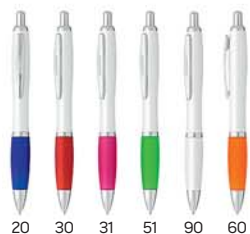

PENS

Teresa 10.153

PLASTIC BALL PEN
 Ink color: blue Size: 1.1 x 1.1 x 14.1 cm Packing: 1000/50
 Recommended print type: pad printing, digital printing

Zigi 10.169

PLASTIC BALL PEN
 Ink color: blue Size: Ø 1.1 x 14 cm Packing: 1000/50
 Recommended print type: pad printing, digital printing

Teresa Soft 10.157

PLASTIC BALL PEN
 Ink color: blue Size: 1.1 x 1.1 x 14.1 cm Packing: 1000/50
 Recommended print type: pad printing, digital printing

Zigi Soft 10.170

PLASTIC BALL PEN
 Ink color: blue Size: Ø 1.1 x 14 cm Packing: 1000/50
 Recommended print type: pad printing, digital printing

Biro 10.201

PLASTIC BALL PEN
 Ink color: blue Size: Ø 1 x 14.6 cm Packing: 1000/50
 Recommended print type: pad printing, digital printing

20 22 24 30 91 50

Balzac 10.103

PLASTIC BALL PEN

Ink color: blue Size: Ø 1.3 x 1.4 cm Packing: 600/50
Recommended print type: pad printing

10 20 23 26 30 40 53 90 60

Onyx 10.178

PLASTIC BALL PEN

Ink color: blue Size: Ø 1.1 x 1.42 cm Packing: 1000/50
Recommended print type: pad printing, digital printing

20 30 31 51 90 60

Balzac Pro 10.104

PLASTIC BALL PEN