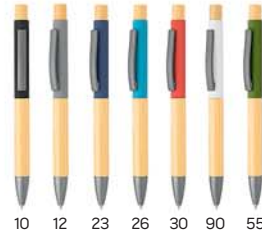

10 20 30 90 80

Albergo 11.059

METAL TOUCH BALL PEN
 Ink color: blue Size: Ø 0.8 x 13.6 cm Packing: 1000/50
 Recommended print type: pad printing

10 23 90

Halter Metal 11.060

METAL BALL PEN WITH MOBILE PHONE HOLDER
 Ink color: blue Size: Ø 1 x 14.5 cm Packing: 600/50
 Recommended print type: digital printing, laser engraving

10 11 20 30 50 80

2062 11.079

METAL BALL PEN
 Ink color: blue Size: Ø 0.9 x 13.5 cm Packing: 1000/50
 Recommended print type: laser engraving

Ruby Potter

Ruby 11.093

METAL TOUCH BALL PEN
 Ink color: blue Size: Ø 1 x 14.2 cm Packing: 600/50
 Recommended print type: laser engraving, digital printing

Potter 11.092

REGENT METAL BALL PEN
 Ink color: blue Size: Ø 1 x 13.8 cm Packing: 500/25
 Recommended print type: laser engraving, pad printing, digital printing

Novel 14.177.71

WOODEN BALL PEN WITH PAPER SLEEVE
 Material: wood Ink color: blue Size: 15.7 x 4.9 x 1.3 cm Packing: 200/50
 Recommended pen print type: laser engraving

Ozzy 11.094

METAL BALL PEN
 Ink color: blue Size: Ø1 x 14.2 cm Packing: 500/50
 Recommended print type: laser engraving, digital printing

Bold 14.181

METAL BALL PEN WITH PAPER SLEEVE
 Ink color: blue Size: 15.7 x 4.9 x 1.3 cm Packing: 200/50
 Recommended pen print type: laser engraving