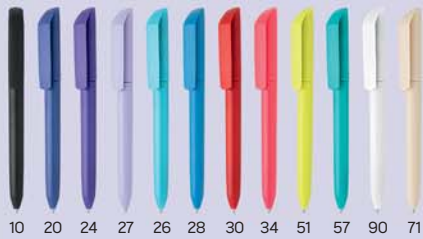

10 20 24 27 26 28 30 34 51 57 90 71

Flow Pure 10.195

MADE IN ITALY

MAXEMA PLASTIC BALL PEN

Ink color: blue Size: Ø 11 x 14.2 cm Packing: 1000/50
Recommended print type: pad printing, digital printing