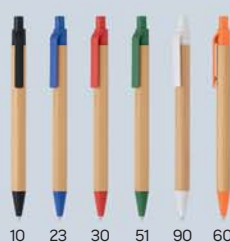

11 80 83 85

Halter 10.136

PLASTIC TOUCH BALL PEN WITH MOBILE DEVICE HOLDER

Ink color: blue Size: Ø 1.1 x 14.6 cm Packing: 1000/50
Recommended print type: pad printing, screen printing

10 90 20

2088 10.205

PLASTIC BALL PEN

Ink color: blue Size: Ø 1.3 x 14.1 cm Packing: 1000/50
Recommended print type: pad printing

71 51 23 10 30

Vita Clip 10.207

PAPER BALL PEN

Material: paper tube combined with wheat straw plastic mixture Ink color: blue
 Size: Ø 1 x 13.9 cm Packing: 1000/50
 Recommended print type: pad printing, digital printing

10 23 30 51 90 60

Vita Bamboo 10.199

BAMBOO BALL PEN

Material: bamboo tube Ink color: blue
 Size: Ø 1 x 13.9 cm Packing: 1000/50
 Recommended print type: laser engraving

20 22 30 51 71 60

Vita Eco 10.174

PAPER BALL PEN