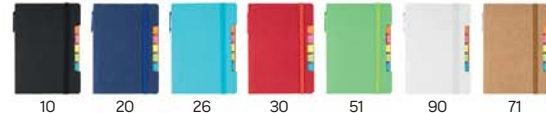

Office 34.571

NOTE SET
Size: 15.5 x 11 x 1.2 cm Packing: 100/50/1
Recommended print type: screen printing