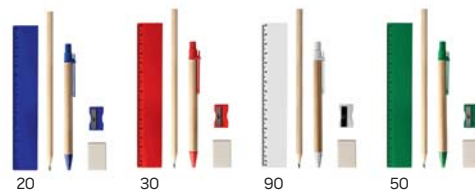

Level 20 34.435.71

RULER, 20 cm

Size: 23 x 4 x 0.3 cm Packing: 1000/25

Recommended print type: screen printing, pad printing, laser engraving

20

30

90

50