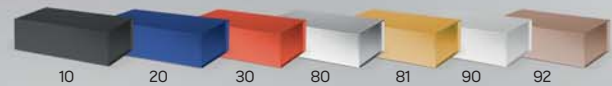

Gift box

FOR YOUR FINEST GIFTS

Helen 34.707

SELF-FOLDING GIFT BOX WITH MAGNET

Material: mat laminated paper Size: 35 x 20.5 x 11.3 cm Packing: 30/1

Recommended print type: digital printing, screen printing