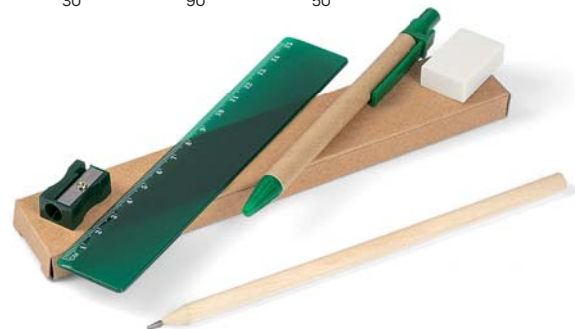

**Level 20** 34.435.71

RULER, 20 cm

Size: 23 x 4 x 0.3 cm Packing: 1000/25

Recommended print type: screen printing, pad printing, laser engraving

20

30

90

50