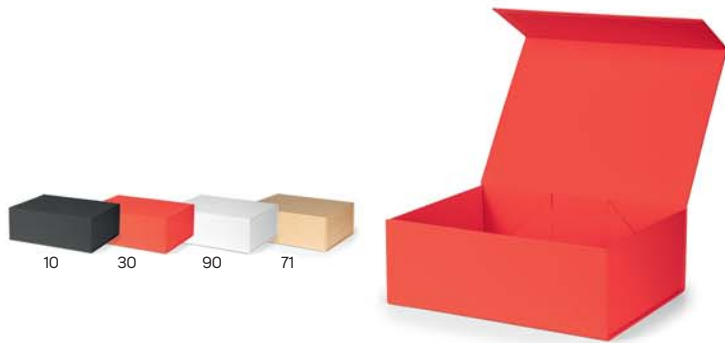

**Cordini** 34.486

3-LAYER SELF-ASSEMBLING GIFT BOX WITH CORD HANDLES  
 Recommended print type: screen printing, digital printing

<b>34.750.92-28x20x9</b>	28 x 20 x 9 cm
<b>34.750.92-33x25x12</b>	33 x 25 x 12 cm

### Clara 34.750.92

SELF-FOLDING GIFT BOX WITH MAGNET

Material: mat laminated paper Packing: 30/1

Recommended print type: screen printing, digital printing

<b>34.709-28x20x9</b>	28 x 20 x 9 cm
<b>34.709-33x25x12</b>	33 x 25 x 12 cm