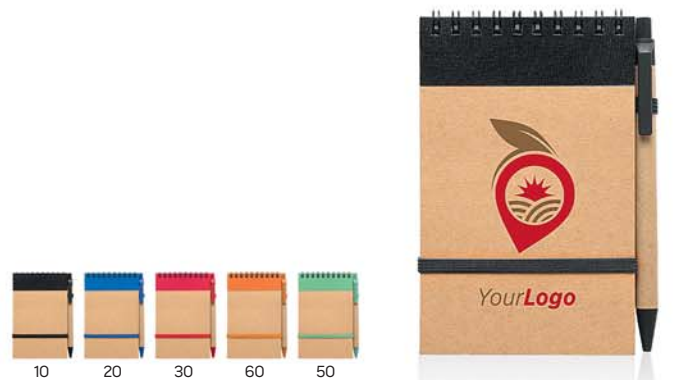

Organic 34.108

NOTEBOOK WITH PEN

Size: 14 x 10 x 1.3 cm Packing: 100/50/1 Recommended print type: screen printing