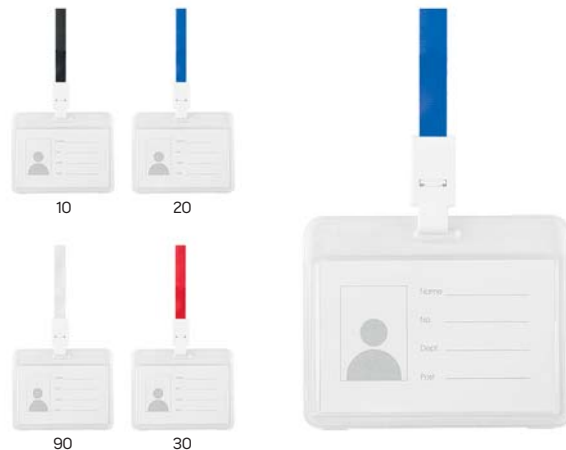

OFFICE

**Journal** 35.131.91

PVC ID CARD HOLDER  
 Size: 13 x 8.2 cm Packing: 1000/100/10  
 Recommended print type: digital printing

**Fair** 35.133.91

PVC ID CARD HOLDER  
 Size: 11.3 x 9.5 cm Packing: 1000/100/10  
 Recommended print type: digital printing