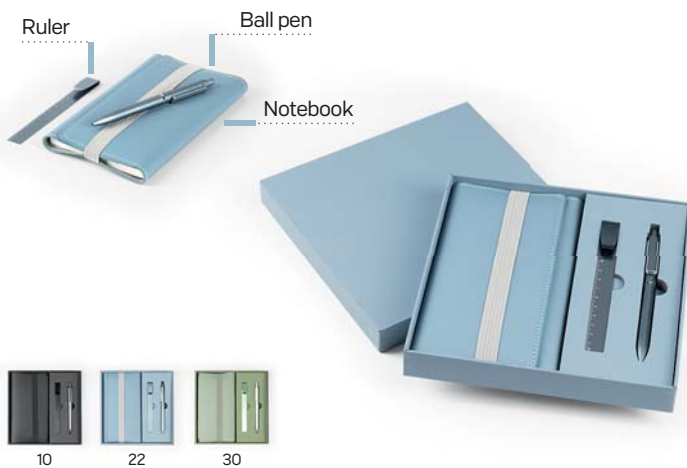

Prestige 34.609

BUSINESS GIFT SET, 3/1

Size: 21.1 x 21 x 3.1 cm Packing: 20/1
Recommended print type: pad printing, laser engraving